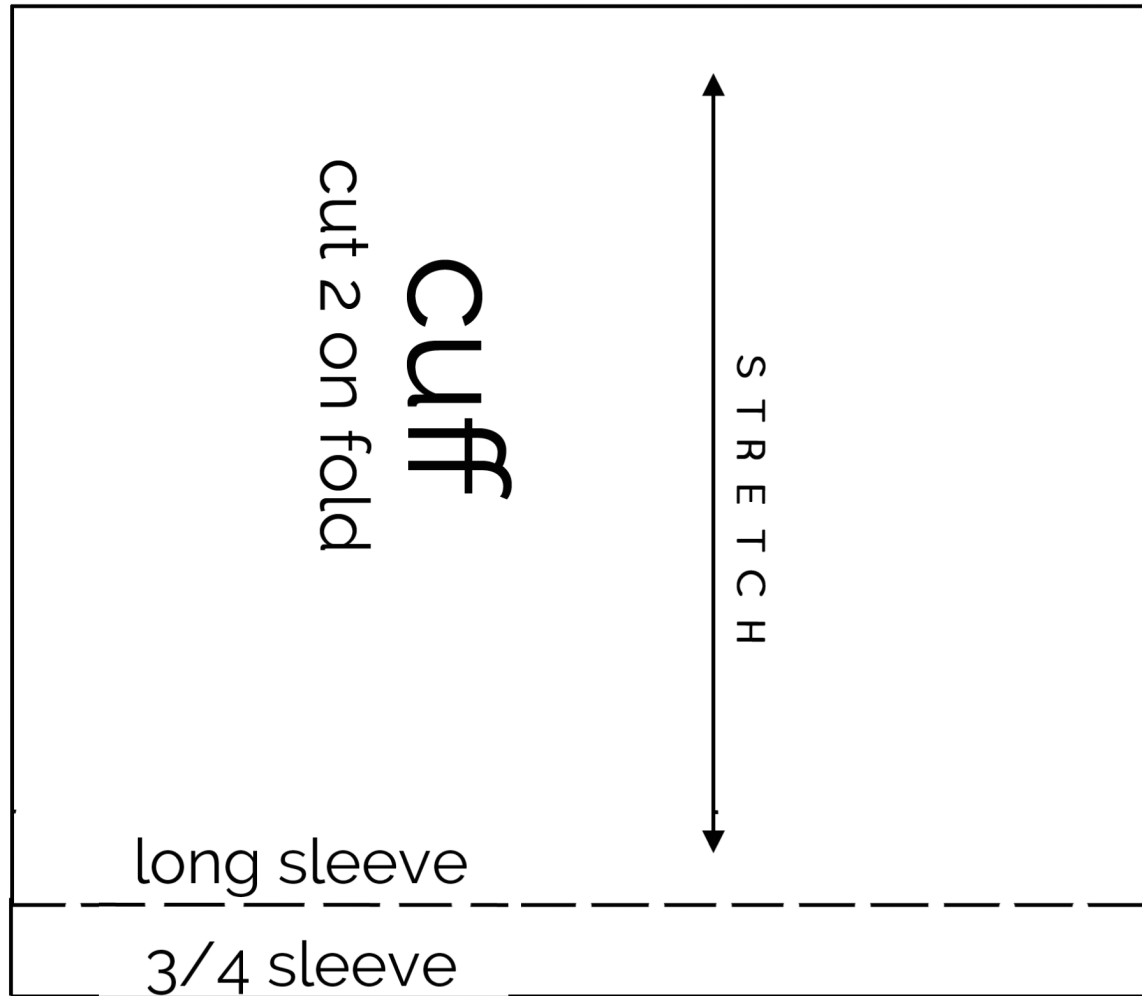

F O L D

the breezy tee
sleeve add-on
size L

cut 2 on the fold

STRETCH

3/4 sleeve length

1 in x 1 in

long sleeve length

FOLD