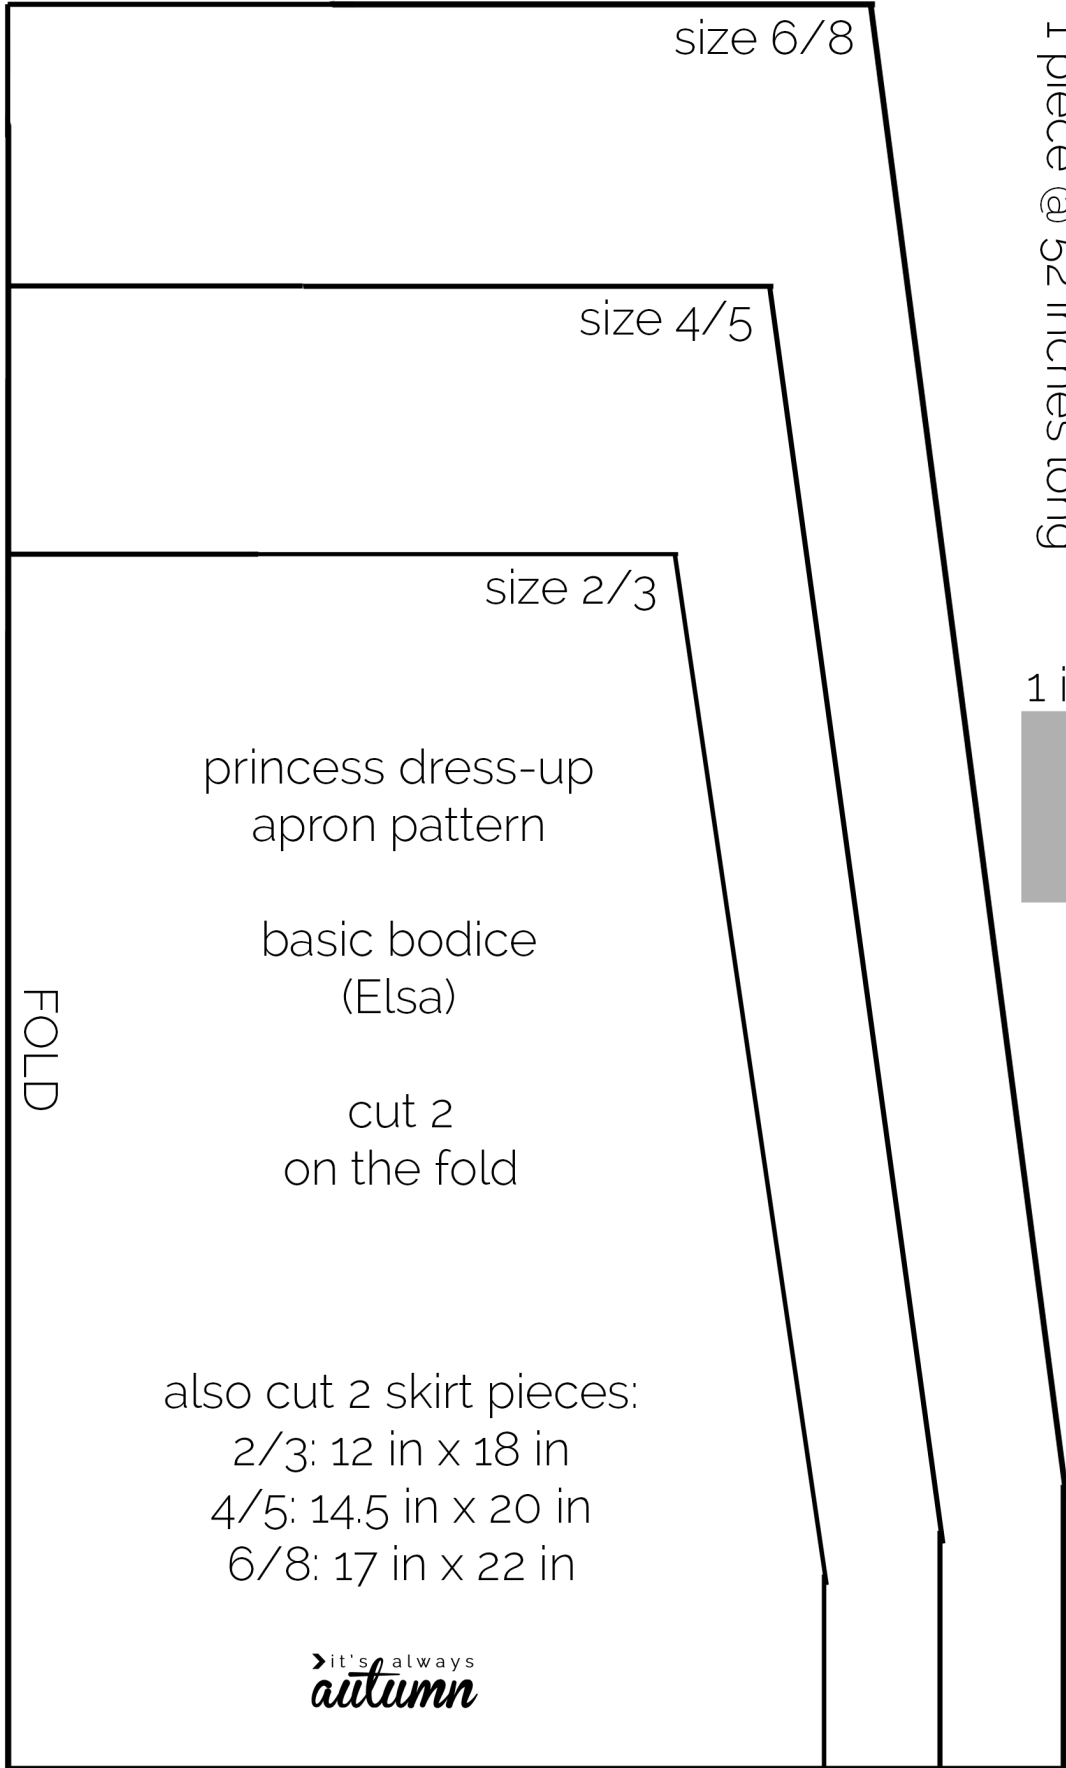

1 in x 1 in

you'll also need
18 inches of trim

also cut ribbon:
2 pieces @ 18 inches long
1 piece @ 52 inches long

1 in x 1 in