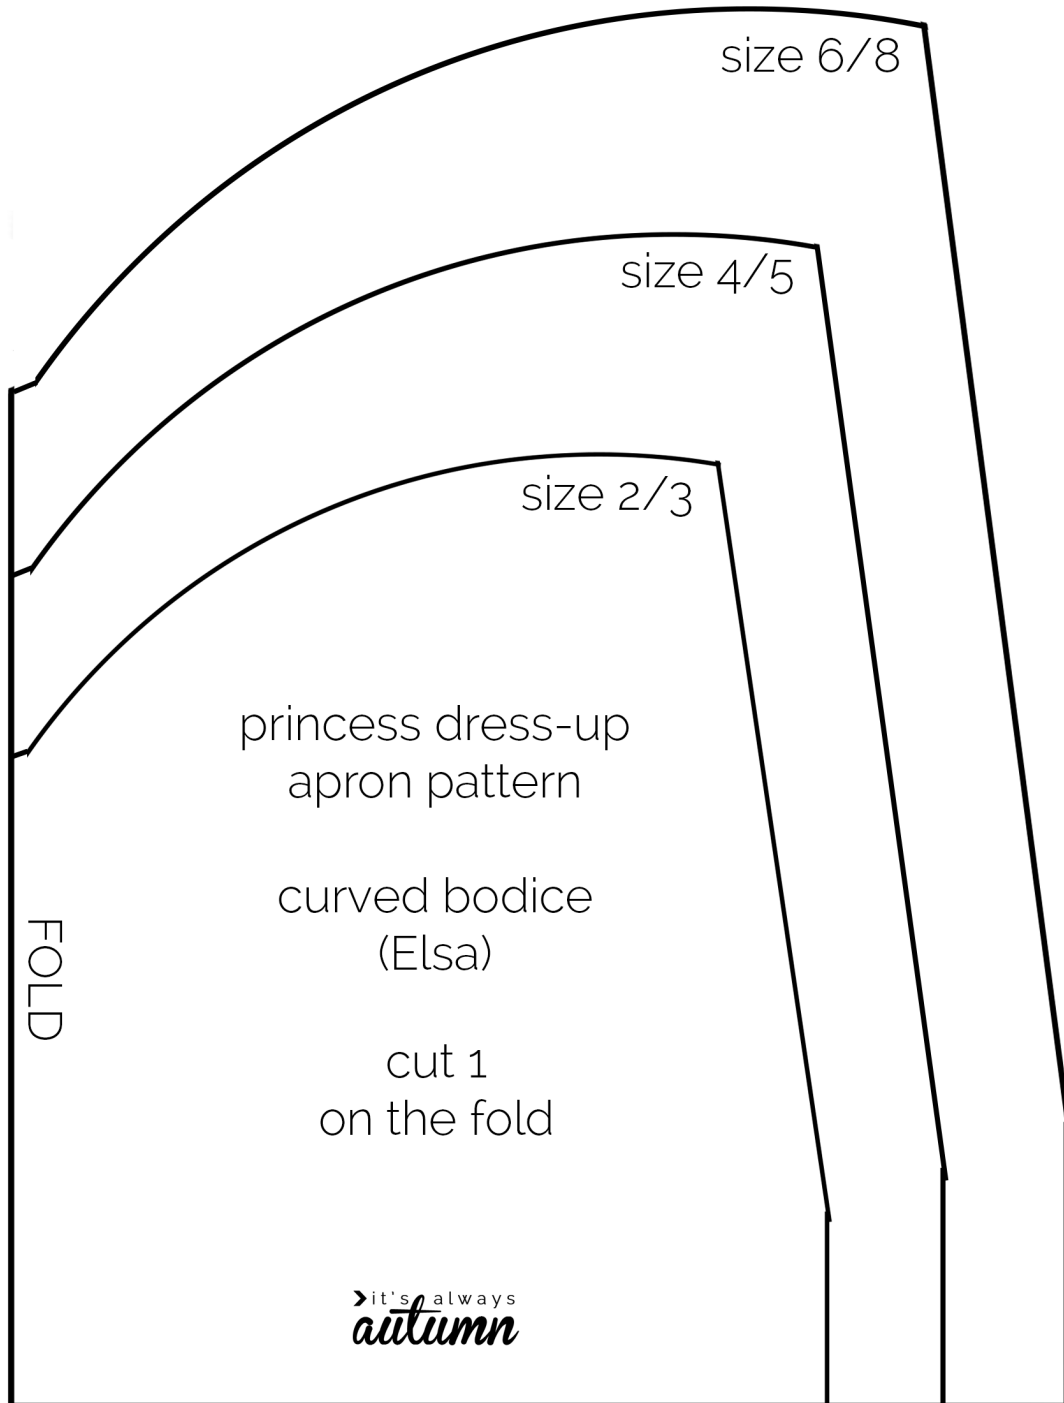

1 in x 1 in

you'll also need
18 inches of trim

also cut ribbon:
2 pieces @ 18 inches long
1 piece @ 52 inches long

1 in x 1 in